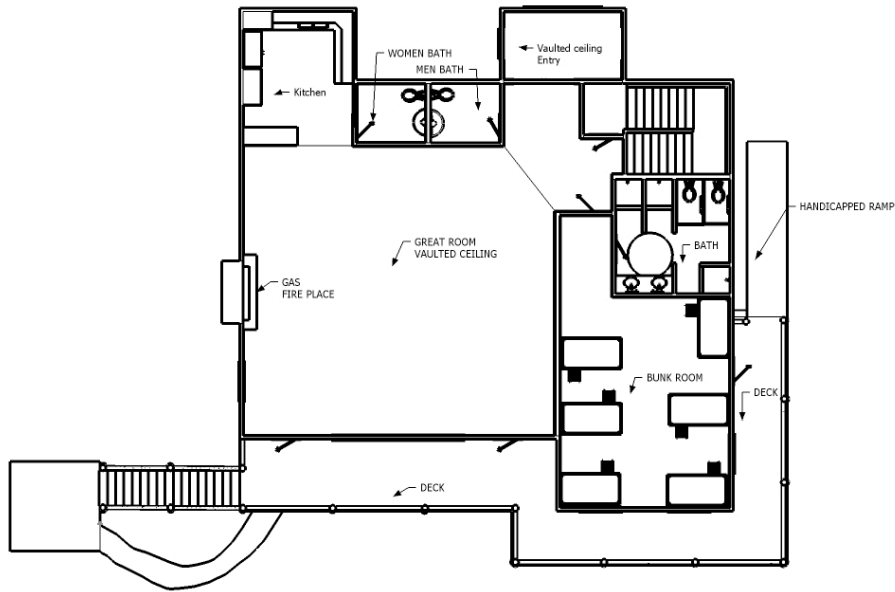

# River Lodge Room Chart (50 bed capacity)

## Upper Level

## Lower Level